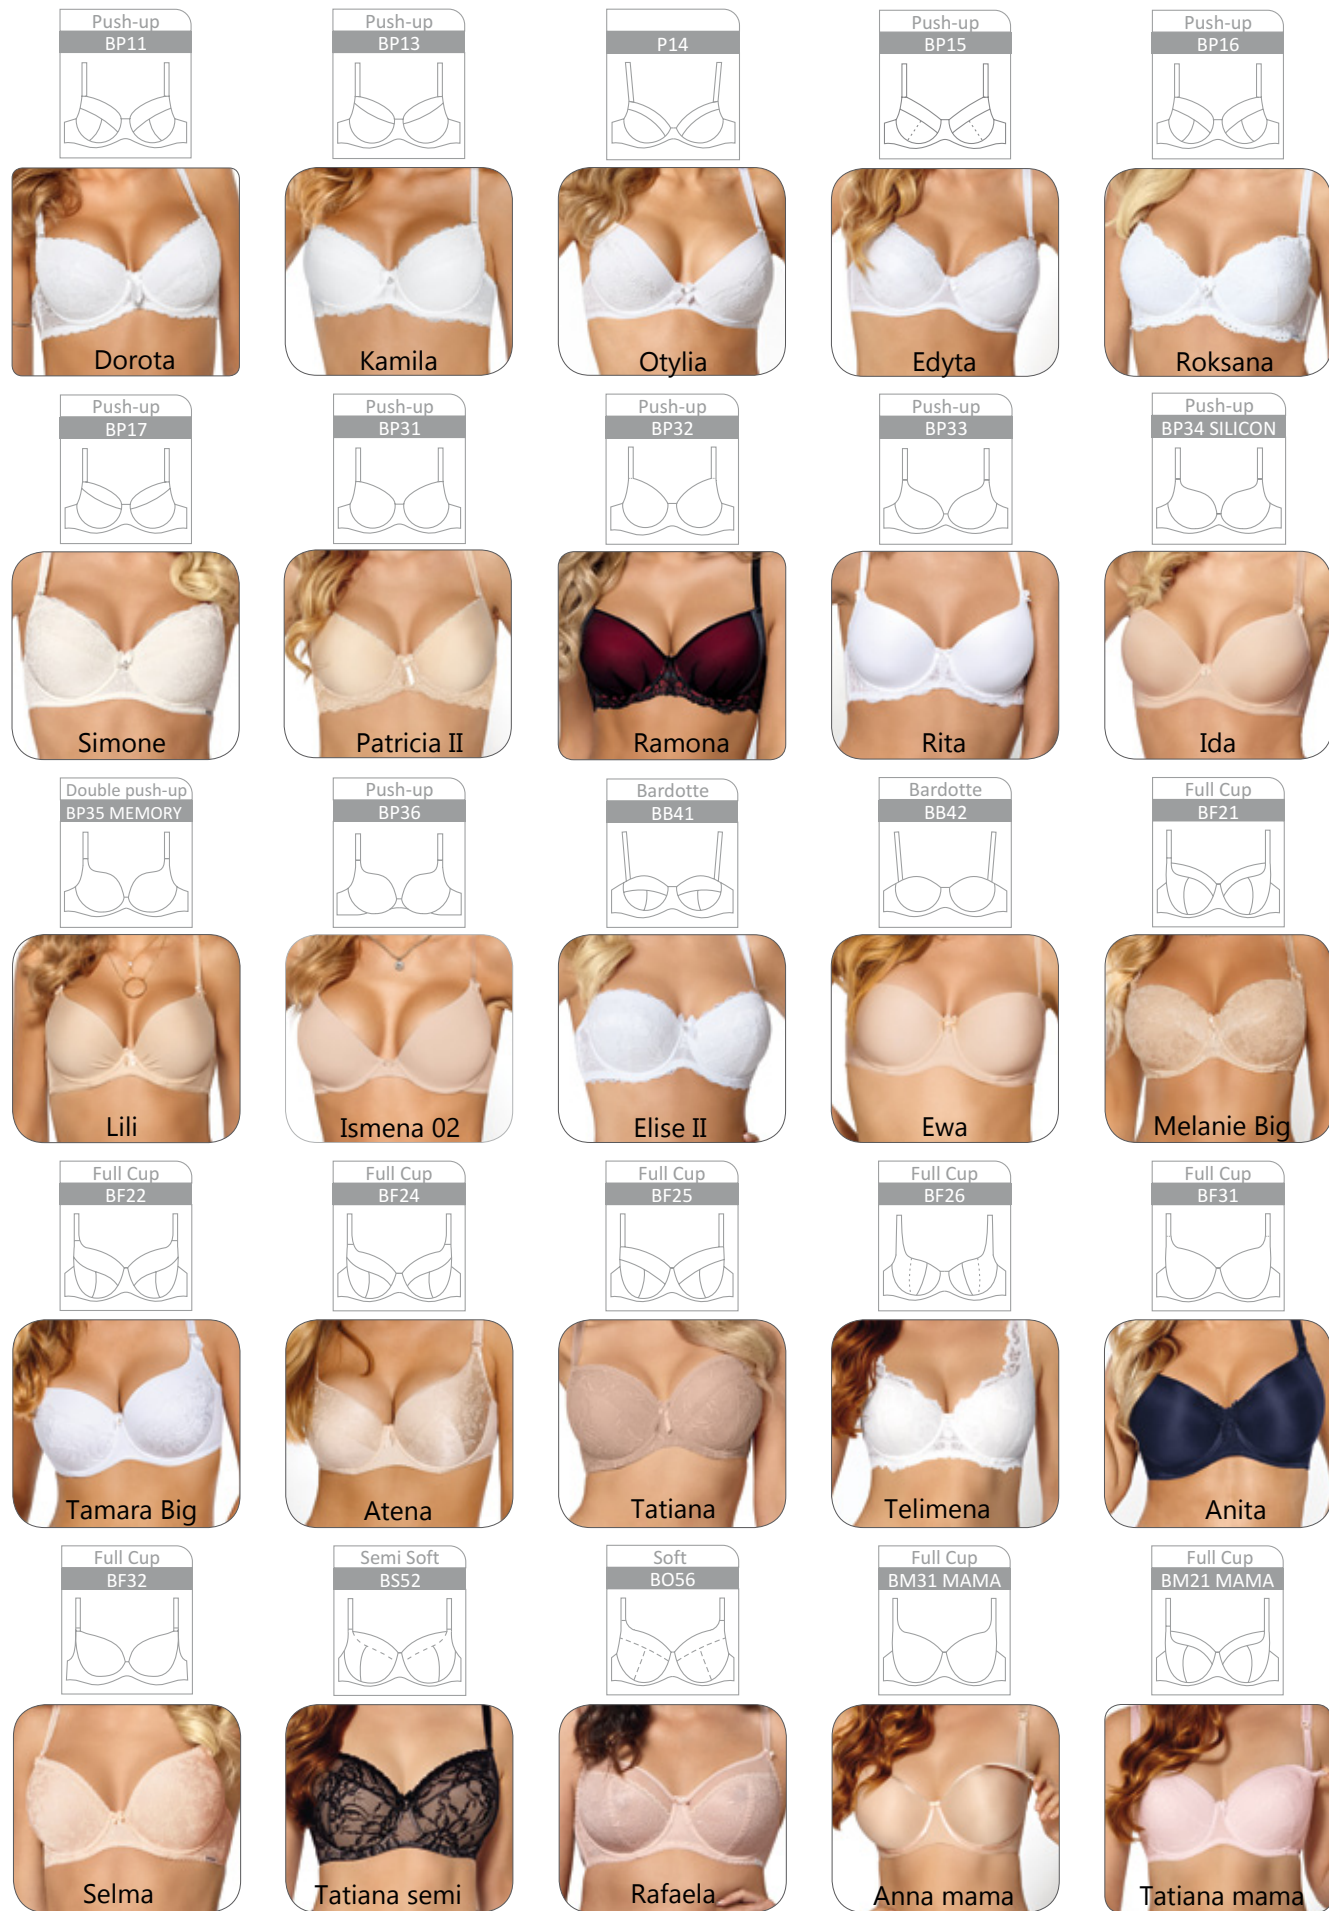

Body
OB53
S M L XL XXL
black

KS05
S M L XL XXL
burgundy-black
blue-black

Edyta

Isabelle

Night Shirt
KM29
S M L XL XXL
black

KB53
S M L XL XXL
dark blue-pink

Sabrina

index / indeks