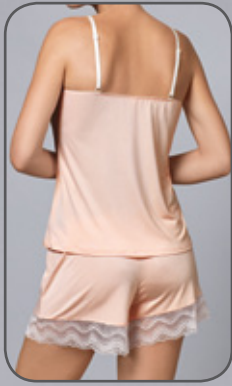

Pepite

65 FGH
70 DEFGH
75 CDEFGH
80 BCDEFG
85 BCDEF
90 BCDE
95 CD

Shorts
DZ35
S M L XL XXL

Pepite

- 65 FGHIJK
- 70 EFGHIJ
- 75 DEFGHI
- 80 CDEFGH
- 85 CDEFG
- 90 CDEF
- 95 CDE

S M L XL XXL

Pepite

Pyjamas
PC51

S M L XL XXL

Pepite

70 DEFGH
75 CDEFGH
80 BCDEFG
85 BCDEF

Shorts
DZ35

S M L XL XXL

Marietta

Full Cup
BF33

- 65 FGH
- 70 DEFGHI
- 75 CDEFGH
- 80 BCDEFG
- 85 BCDEF
- 90 CDE
- 95 CD