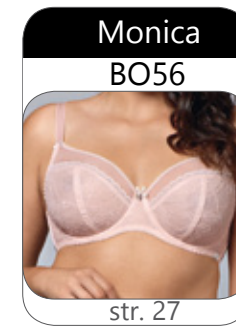

Body
OB53
S M L XL XXL
black

KS05
S M L XL XXL
burgundy-black
blue-black

Edyta

Isabelle

Night Shirt
KM29
S M L XL XXL
black

KB53
S M L XL XXL
dark blue-pink

Sabrina

index / indeks