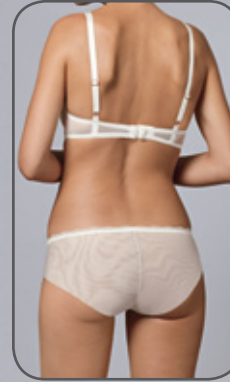

S M L XL XXL

Pepite

70 DEFGH
75 CDEFGH
80 BCDEFG
85 BCDEF

Shorts
DZ35

S M L XL XXL

Marietta

Full Cup
BF33

- 65 FGH
- 70 DEFGHI
- 75 CDEFGH
- 80 BCDEFG
- 85 BCDEF
- 90 CDE
- 95 CD

Briefs

DF06

S M L XL XXL

Marietta

65 DEF
70 BCDEF
75 ABCDE
80 BCD
85 BC

Perla

65 DEF
70 BCDEF
75 ABCDE
80 BCD
85 BC

Pyjamas
PC53
S M L XL XXL