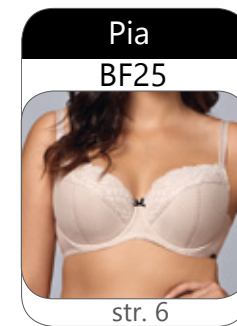

Body
OB53
S M L XL XXL
black

KS05
S M L XL XXL
burgundy-black
blue-black

Edyta

Isabelle

Night Shirt
KM29
S M L XL XXL
black

KB53
S M L XL XXL
dark blue-pink

Sabrina

index / indeks